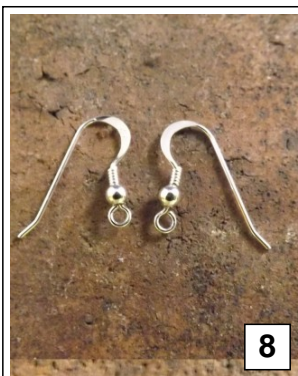

Caverswall Minerals Catalogue

Silver Jewellery Findings

#	Code	Description	Price
1	0397G	Medium Gold Bail	2.90
	0397S	Medium Silver Bail	0.33
	0075G	Small Gold Bail	2.65
	0075S	Small Silver Bail	0.18
2	0390G	4mm Gold Jump Rings	0.95
	0390S	4mm J-Rings	0.12
	0391S	5 mm Jump Rings	0.17
	0392S	6mm Jump Rings	0.19
	0391G	Gold 5mm Jump Rings	1.85
	0392G	Gold 6mm Jump Rings	2.48
3	0419S	Scrolls	0.50
	0419G	Scrolls Gold	8.50
	0443G	Small Gold Scroll	4.70
	0443S	Small Scroll	0.45
4	0424G	Bolt Gold Ring	1.70
	0424S	Bolt Ring	0.25
5	0280S	14X10 Heavy Stud	3.95
6	0583S	Stick Pin And Protector	3.50
7	0573S	Heavy Bail	0.75
	0573G	Heavy bail Gold	7.35
8	0736S	Fishhook Type Wires	2.50
9	0827S	12mm T-Catch	1.25
10	SCR1	Pack of 100 Scrolls	27.00
11	0737S	Silver Hook Wire	1.70
12	10x8 HC	10x8 Heavy Collet	1.10
	14x10 HC	14x10 heavy Collet	1.40
	18x13 HC	18x13 heavy Collet	2.05
	8x6 HC	8X6 Heavy Collet	0.76
13	10 HC	10MM Heavy Cup	1.20
	5 HC	5MM Heavy Collet	0.50
	6 HC	6 mm Heavy Collet	0.69
	8 HC	8mm Heavy Collet	1.15
14	0120S	14x10 Collet Pendant	2.20
	0122S	18x13 Collet Pendant	3.00
15	0030S	Brooch Catch	0.58
	0021S	Brooch Hinge	0.34

Prices shown are EXCLUSIVE of UK V.A.T. Valid from : 19/01/2019

Caverswall Minerals Catalogue

Silver Jewellery Findings

#	Code	Description	Price
1	0025S	Tie Slide Bar blank	6.95
2	0498S	Silver Bangle Wire	3.50
3	0581S	Cuff Link Action	7.00
4	0625G	4MM Gold	8.50
	0625S	4MM Stud	1.45
	0611G	5mm Gold	9.25
	0611S	5mm Stud	1.41
	0612G	6mm Gold	11.00
	0612S	6mm Stud	1.46
	0613G	8mm Gold	15.75
5	0613S	8mm Stud	1.82
	0616S	10x8 Stud	1.65
	0616G	10x8 Stud Gold	12.00
	0615G	8x6 Stud Gold	9.86
6	0615S	8X6 Studs	1.60
	0762S	5mm Studs Blanks	2.45
	0798S	8mm Stud Settings	3.25
	0698S	Unset 6mm Stud	2.40