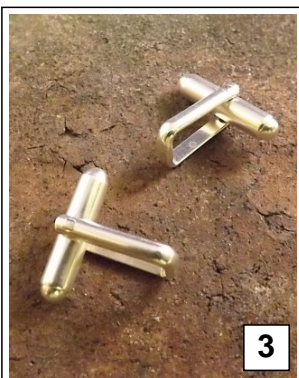

Caverswall Minerals Catalogue

Silver Jewellery Findings

#	Code	Description	Price
1	0397G	Medium Gold Bail	2.90
	0397S	Medium Silver Bail	0.33
	0075G	Small Gold Bail	2.65
	0075S	Small Silver Bail	0.18
2	0390G	4mm Gold Jump Rings	0.95
	0390S	4mm J-Rings	0.12
	0391S	5 mm Jump Rings	0.17
	0392S	6mm Jump Rings	0.19
	0391G	Gold 5mm Jump Rings	1.85
	0392G	Gold 6mm Jump Rings	2.48
3	0419S	Scrolls	0.50
	0419G	Scrolls Gold	8.50
	0443G	Small Gold Scroll	4.70
	0443S	Small Scroll	0.45
4	0424G	Bolt Gold Ring	1.70
	0424S	Bolt Ring	0.25
5	0280S	14X10 Heavy Stud	3.95
6	0583S	Stick Pin And Protector	3.50
7	0573S	Heavy Bail	0.75
	0573G	Heavy bail Gold	7.35
8	0736S	Fishhook Type Wires	2.50
9	0827S	12mm T-Catch	1.25
10	SCR1	Pack of 100 Scrolls	27.00
11	0737S	Silver Hook Wire	1.70
12	10x8 HC	10x8 Heavy Collet	1.10
	14x10 HC	14x10 heavy Collet	1.40
	18x13 HC	18x13 heavy Collet	2.05
	8x6 HC	8X6 Heavy Collet	0.76
13	10 HC	10MM Heavy Cup	1.20
	5 HC	5MM Heavy Collet	0.50
	6 HC	6 mm Heavy Collet	0.69
	8 HC	8mm Heavy Collet	1.15
14	0120S	14x10 Collet Pendant	2.20
	0122S	18x13 Collet Pendant	3.00
15	0030S	Brooch Catch	0.58
	0021S	Brooch Hinge	0.34

Prices shown are EXCLUSIVE of UK V.A.T. Valid from : 19/01/2019

Caverswall Minerals Catalogue

Silver Jewellery Findings

#	Code	Description	Price
1	0025S	Tie Slide Bar blank	6.95
2	0498S	Silver Bangle Wire	3.50
3	0581S	Cuff Link Action	7.00
4	0625G	4MM Gold	8.50
	0625S	4MM Stud	1.45
	0611G	5mm Gold	9.25
	0611S	5mm Stud	1.41
	0612G	6mm Gold	11.00
	0612S	6mm Stud	1.46
	0613G	8mm Gold	15.75
5	0613S	8mm Stud	1.82
	0616S	10x8 Stud	1.65
	0616G	10x8 Stud Gold	12.00
	0615G	8x6 Stud Gold	9.86
6	0615S	8X6 Studs	1.60
	0762S	5mm Studs Blanks	2.45
	0798S	8mm Stud Settings	3.25
	0698S	Unset 6mm Stud	2.40